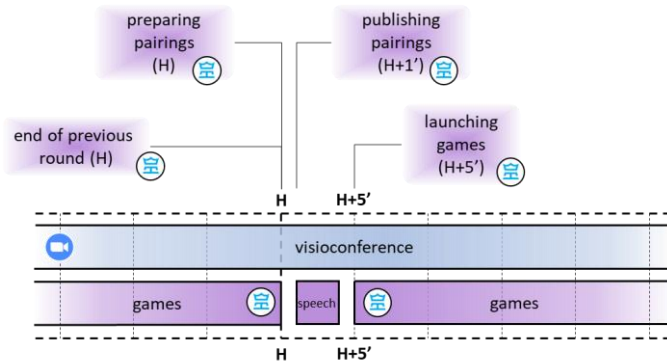

Considering the surface and adequacy of the place, the playing venues are certified for:

- **a number of players** (may be different for standard and rapid/blitz chess)
- **a number of arbiters** (at least 1 LCA + 1LTA, up to 1 LCA + 2 TLA, depending on the room configuration and the number of players).

## Hybrid competitions planned in 2024

Date	Scope	Competition	Time control	Venues	Players	Qualification
2023-12-20	 FFE Fédération Française des Échecs	Preview	Rapid G8+3	up to 9	up to 100	Experiment
2024-01-10	 FFE Fédération Française des Échecs	Tournament	Rapid G8+3	up to 9	up to 100	FIDE Rapid rating
2024-01-13	 Ligue de Bretagne des échecs	Team match	Standard G60+30	up to 6	32	FIDE Standard rating
2024-01-27	 Ligue de Bretagne des échecs	Tournament	Rapid G8+3	up to 6	up to 100	FIDE Rapid rating
2024-02-07	 FFE Fédération Française des Échecs	Tournament	Rapid G8+3	up to 9	up to 100	FIDE Rapid rating
2024-02-10	 Ligue de Bretagne des échecs	Team match	Standard G60+30	up to 4	16	FIDE Standard rating
2024-02-18	 Ligue de Bretagne des échecs	Tournament	Rapid G8+3	up to 6	up to 100	FIDE Rapid rating
2024-03-13	 FFE Fédération Française des Échecs	Tournament	Rapid G8+3	up to 9	up to 100	FIDE Rapid rating
2024-04-03	 FFE Fédération Française des Échecs	Tournament	Rapid G8+3	up to 9	up to 100	FIDE Rapid rating
2024-04-07	 Ligue de Bretagne des échecs	Team match	Standard G60+30	up to 2	8	FIDE Standard rating

## Individual tournaments (before round #1)

## Individual tournaments (between next rounds)