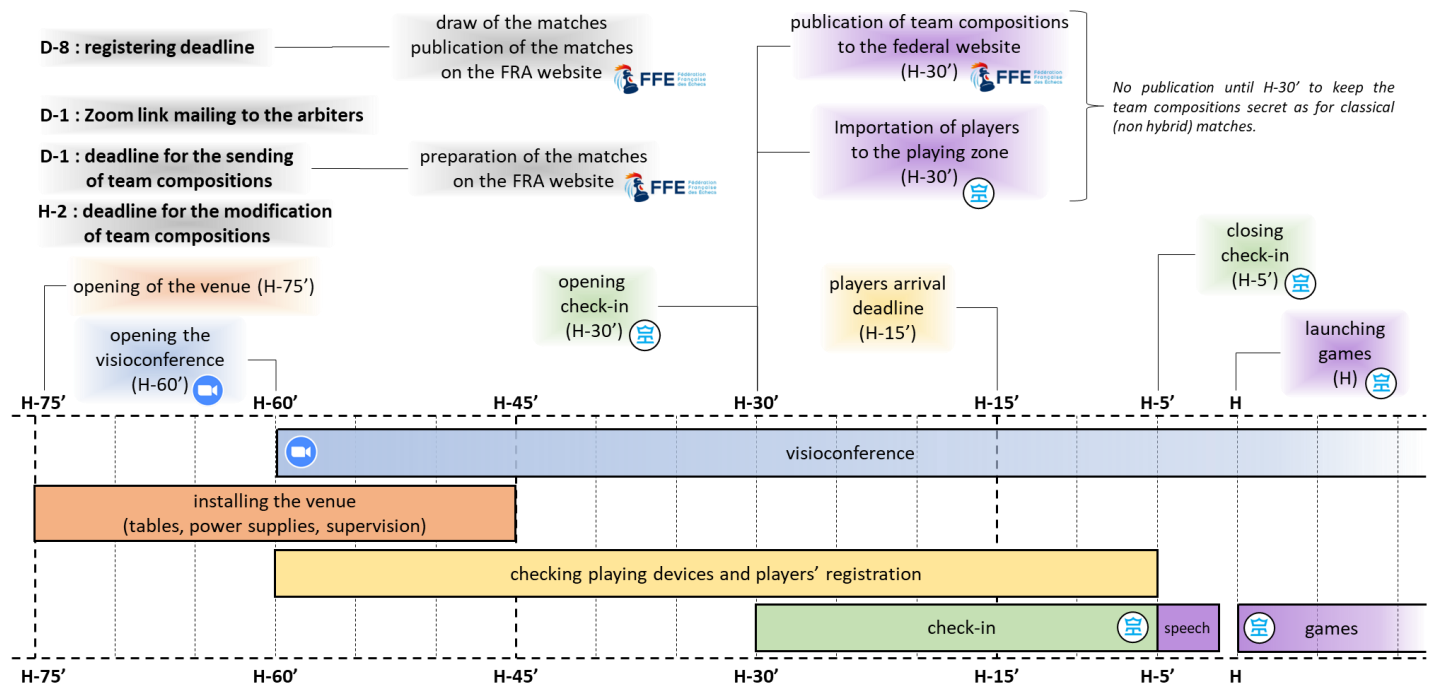

Team matches