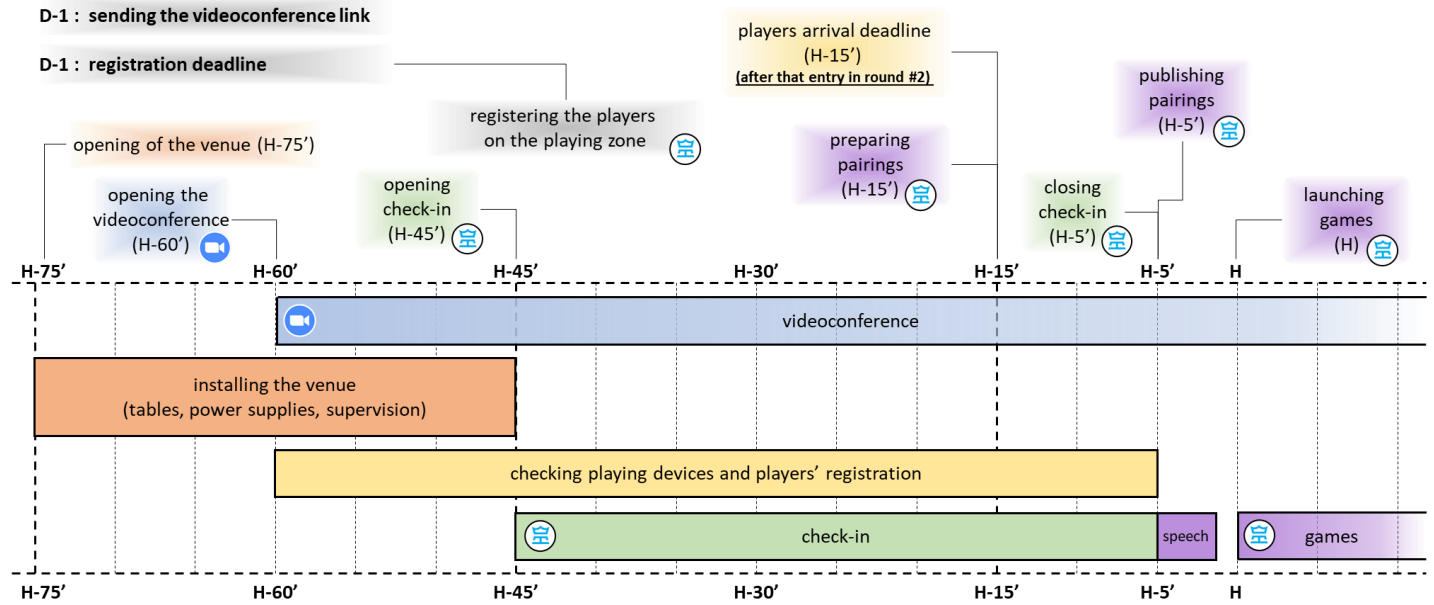

Timelines

Individual tournaments (before round #1)