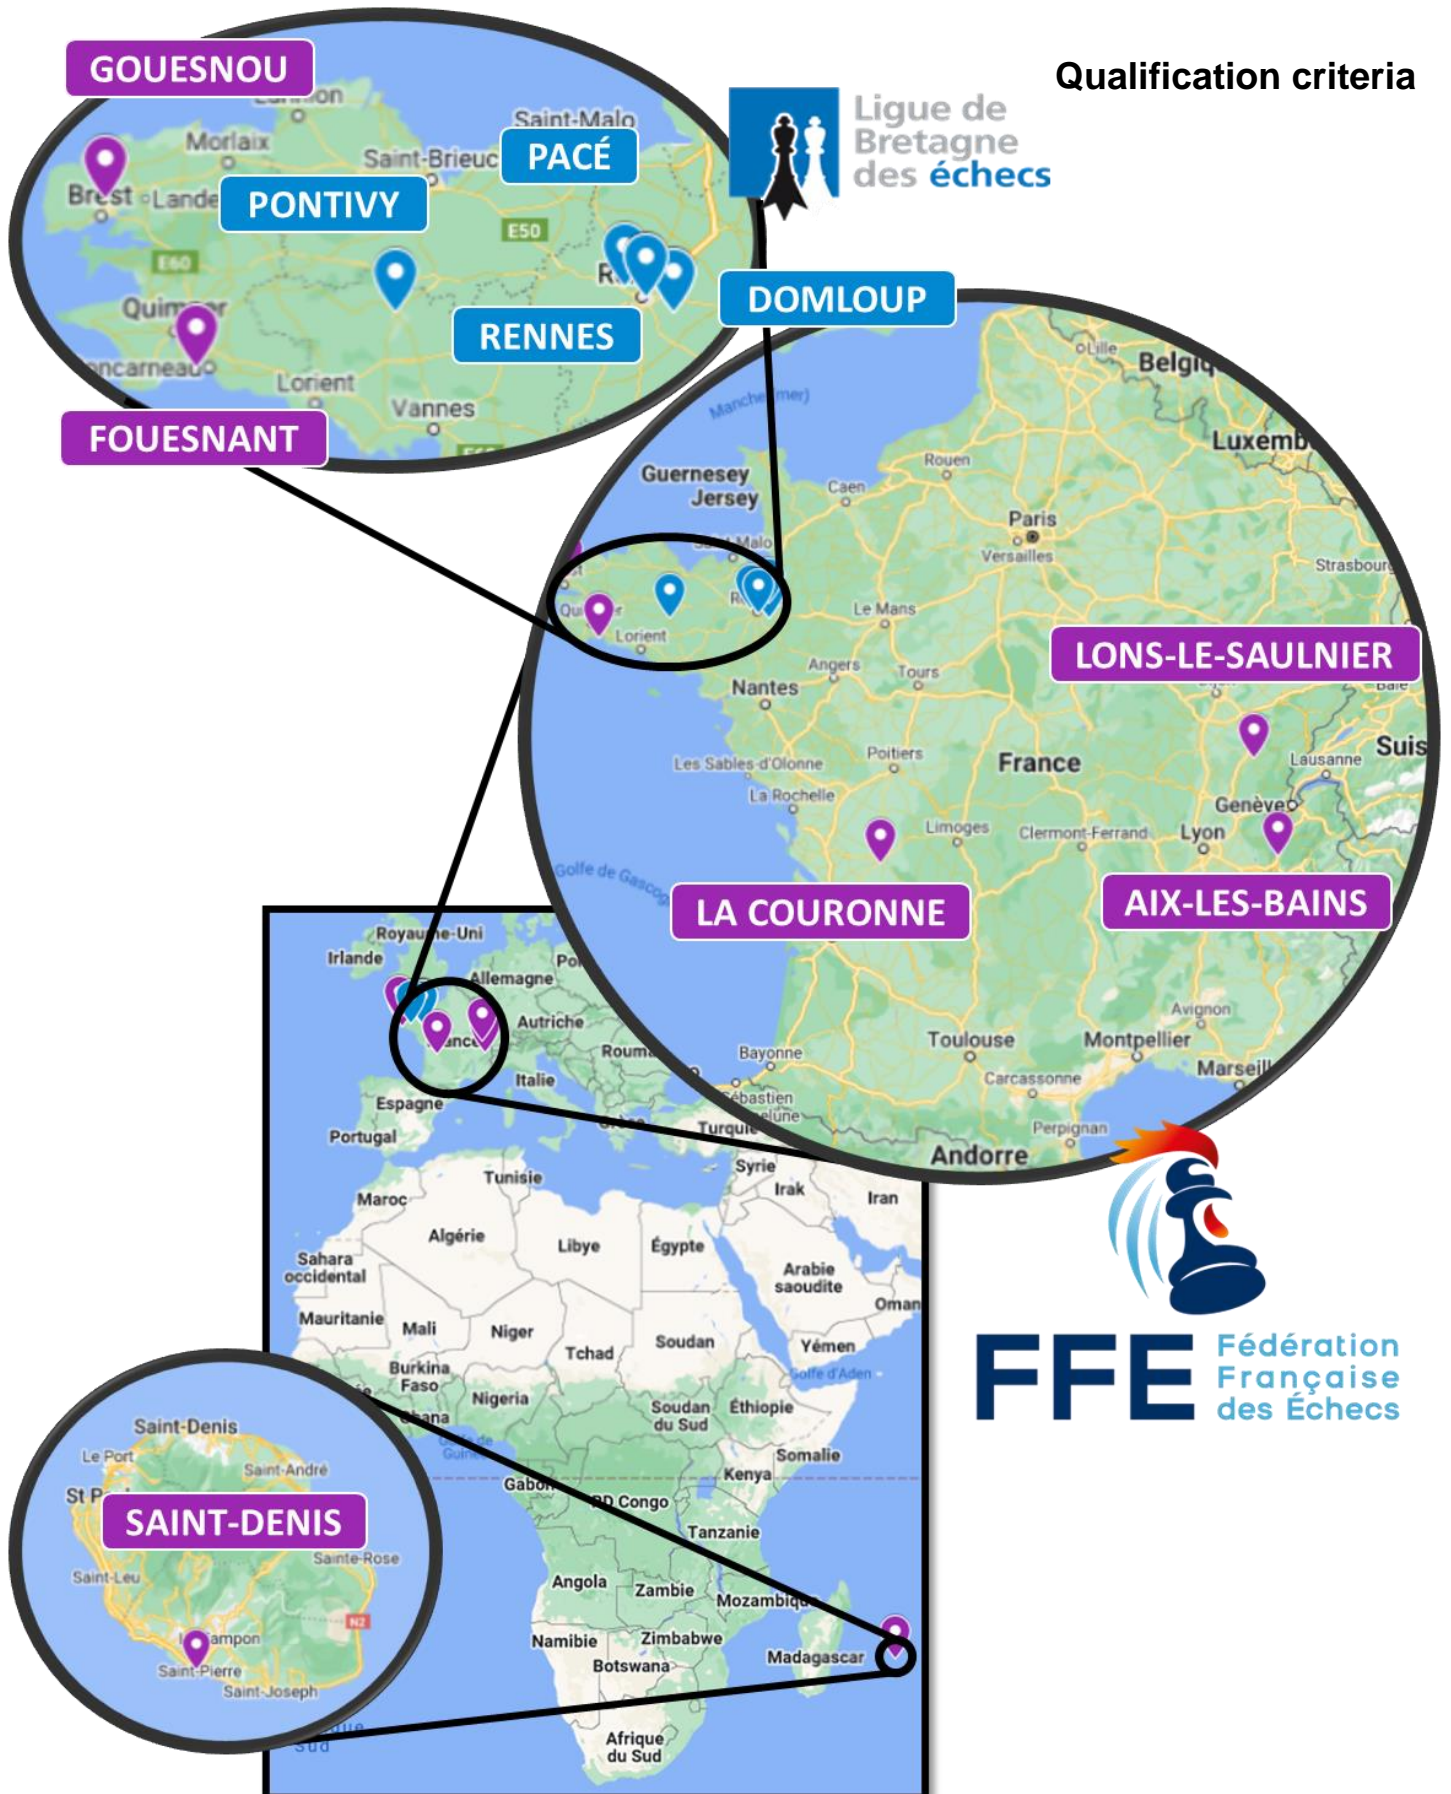

Playing venues

Qualified for competitions in 2023

Qualified for competitions in 2024